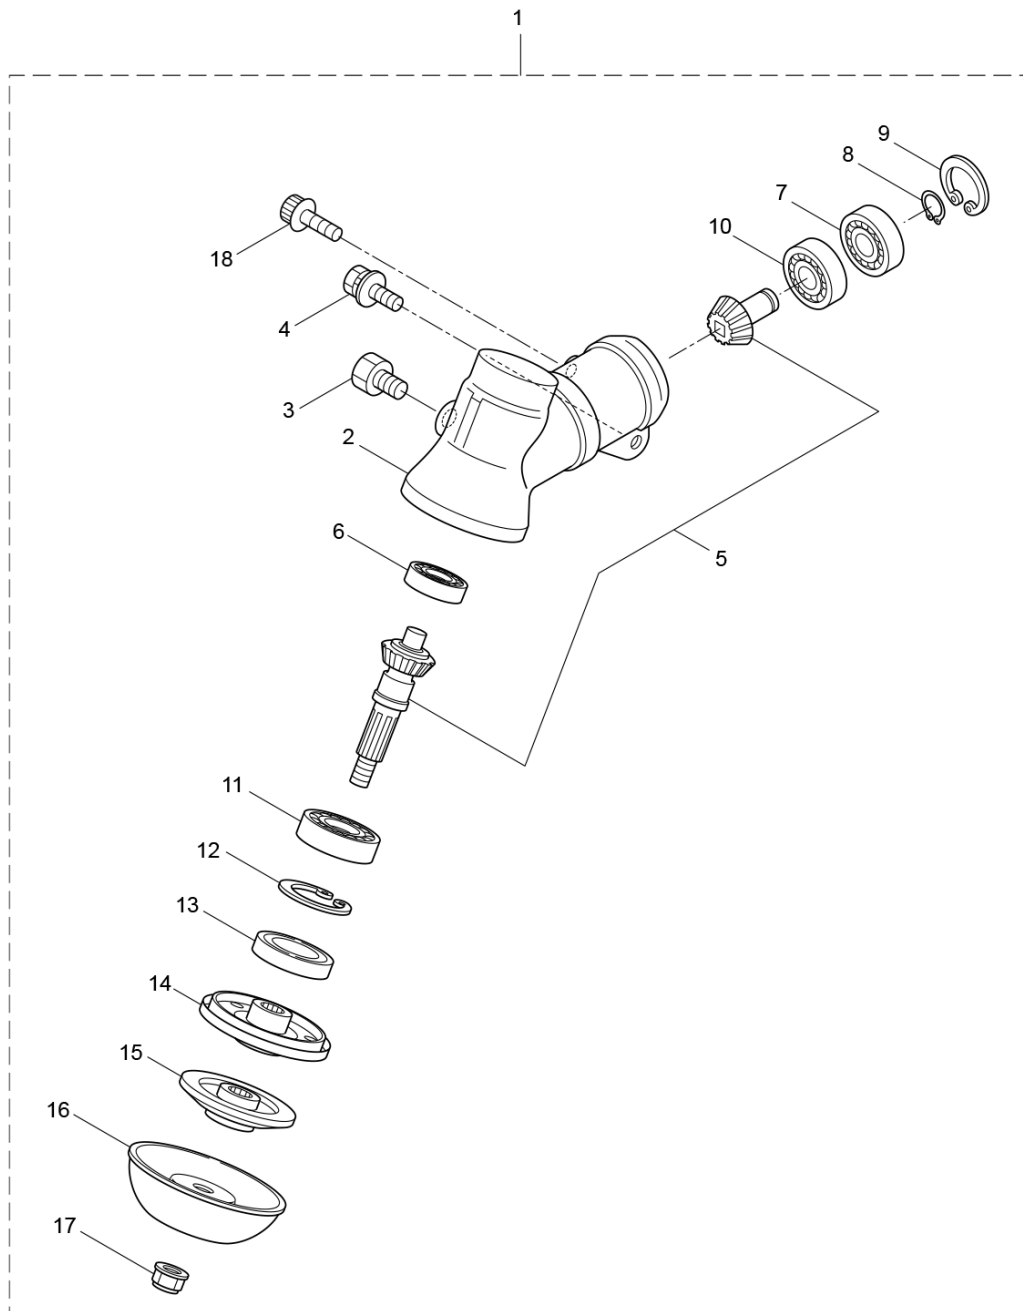

2. KJBL42
GEARCASE

Status	Position	Parts Number	Parts Name	Unit Quantity	Lot Order Quantity	Remarks
	1	234837	GEAR CASE ASSY	1		Incl.2-18
	2	232850	GERA CASE	1		
	3	234109	BOLT	1	10	M8x8
	4	217134	BOLT	1	10	M6x30
	5	234349	GEAR SET	1		
	6	014490	BEARING 6000	1		#6000
	7	106933	BEARING 6000Z	1		#6000Z
	8	014210	SNAP RING	1	5	#10
	9	054676	RING SNAP	1	5	#26
	10	014490	BEARING 6000	1		#6000
	11	012544	BEARING	1		#6202
	12	012380	SNAP RING	1		#35
	13	232049	OIL SEAL	1		D21355
	14	232322	BRACKET A	1		
	15	232052	BRACKET B	1		
	16	230849	NUT COVER	1		
	17	232920	NUT	1	5	M10x1.25
	18	217135	BOLT	1	10	M6x10