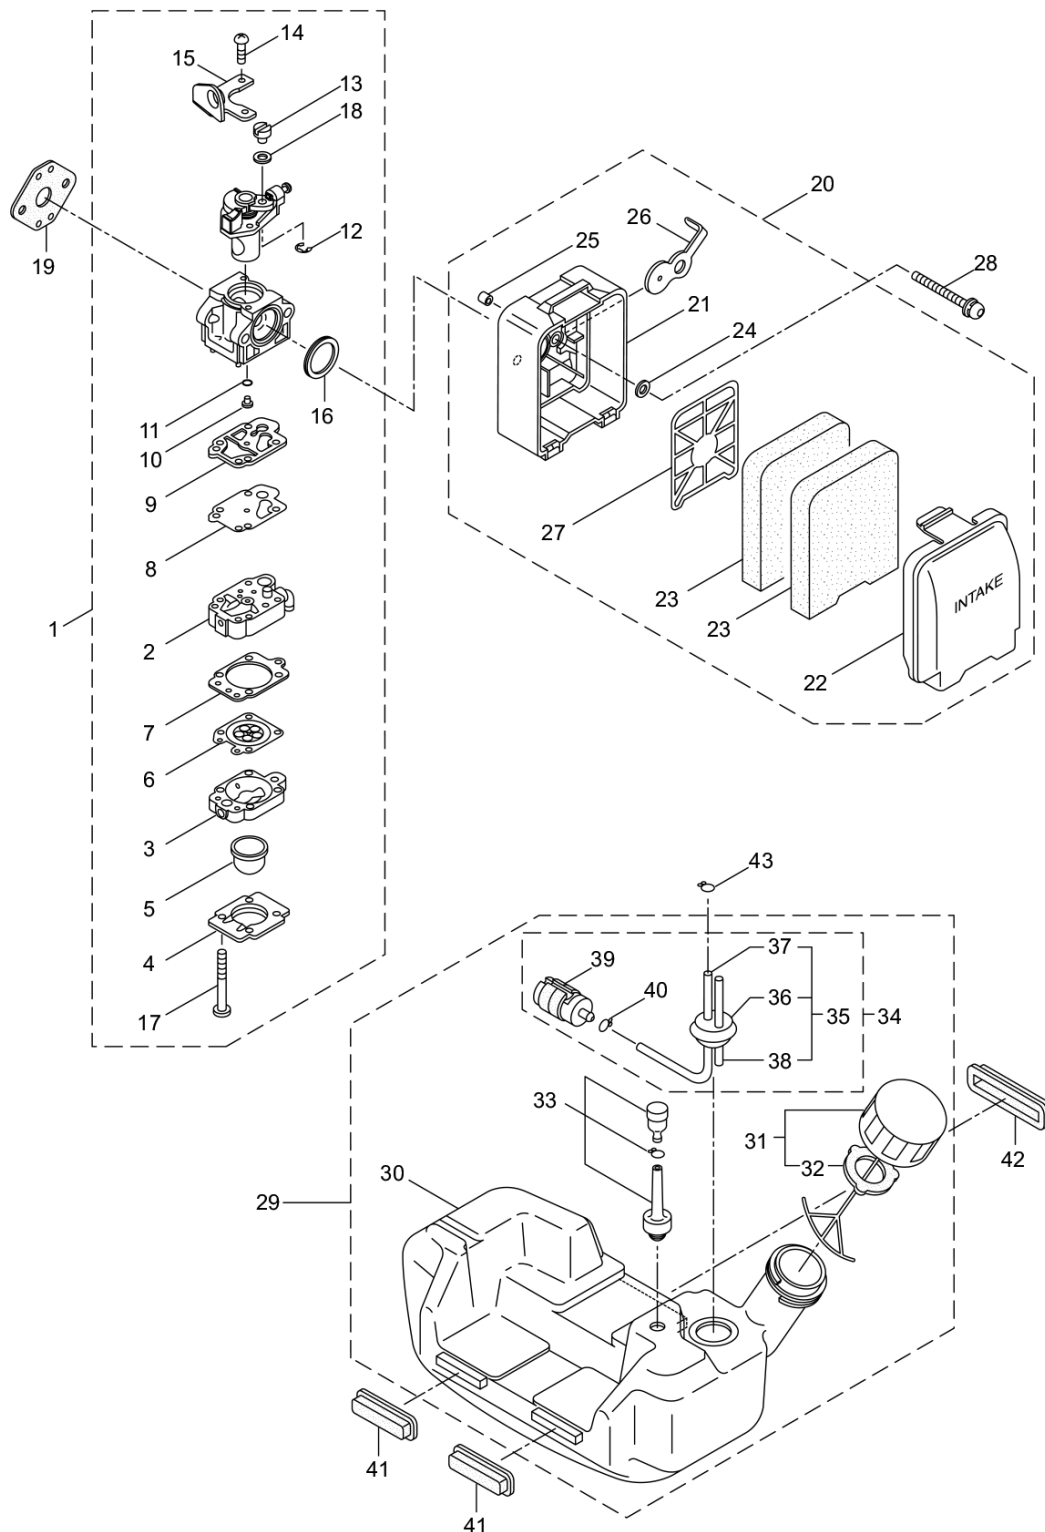

4. KJBL42
CARBURETOR, FUEL TANK

Status	Position	Parts Number	Parts Name	Unit Quantity	Lot Order Quantity	Remarks
	1	284103	CARBURETOR ASSY	1		Incl.2-18 New gasket required
	2	263739	CARBURETOR BODY	1		
	3	262991	PURGE BODY	1		
	4	262992	COVER	1		
	5	261874	PRIMER	1		
	6	283905	DIAPHRAGM METERRING	1		
	7	262993	GASKET	1		
	8	262994	DIAPHRAGM	1		
	9	282576	GASKET	1		
	10	281486	JET	1		
	11	261871	O-RING	1		
	12	261876	RING	1		
	13	261658	SWIVEL	1		
	14	261875	SCREW	2		
	15	264677	BRACKET	1		
	16	261657	PACKING	1		
	17	262996	SCREW	4	5	
	18	264678	WASHER	1	10	
	19	262587	GASKET	1	5	
	20	263520	AIR CLEANER ASSY	1		Incl.21-27
	21	263723	AIR CLEANER HOUSING	1		
	22	263713	COVER	1		
	23	263714	ELEMENT	2		
	24	263000	WASHER	1	10	
	25	263715	SLEEVE	2		
	26	263007	CHOKE	1		
	27	263717	PLATE	1		
	28	261814	CAP SCREW	2	10	M5x50
	29	262593	FUEL TANK ASSY	1		Incl.30-40
	30	262594	FUEL TANK	1		
	31	262726	TANK CAP ASSY	1		Incl.32
	32	261105	PACKING	1	5	
	33	261696	BREATHER ASSY	1		
	34	262645	PIPE ASSY	1		Incl.35-40
	35	262646	PIPE ASSY	1		Incl.36-38
	36	261115	GROMMET	1		
	37	262649	FUEL PIPE	1		
	38	263038	RETURN PIPE	1		3x6x85L
	39	267328	FUEL FILTER ASSY	1		
	40	261117	CLIP	1		
	41	261119	PAD	2	5