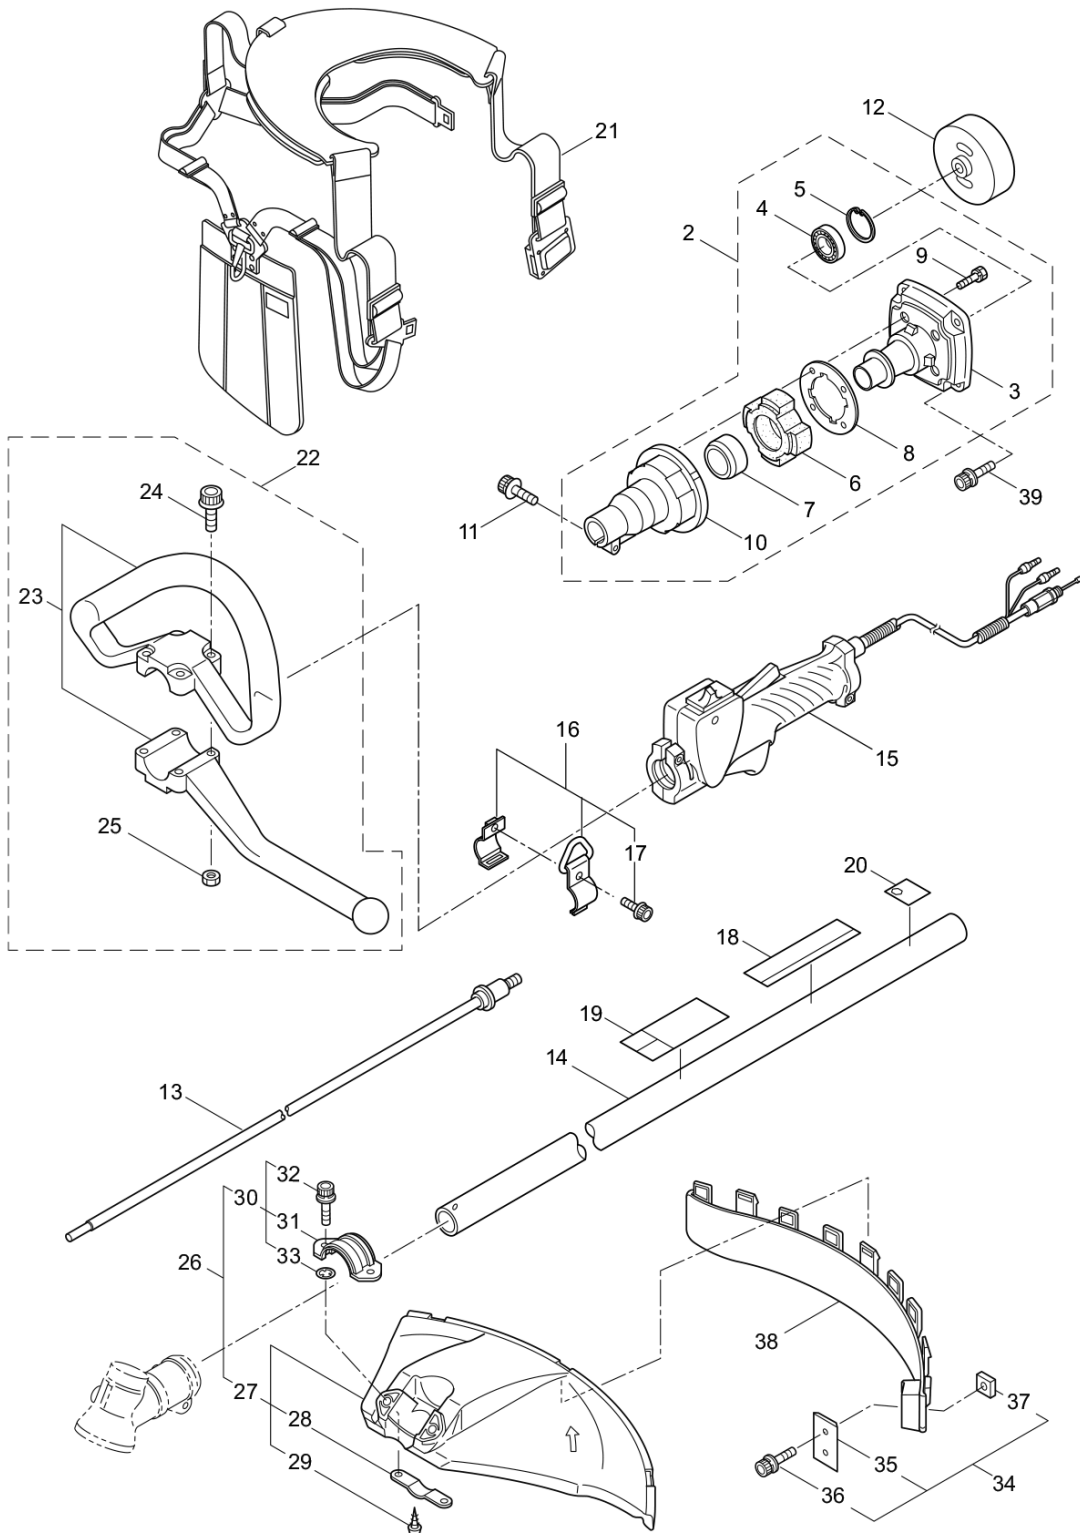

PARTS LIST

KJBL42

CONTENTS

1. MAIN BODY	1 ~ 2
2. GEARCASE.....	3 ~ 4
3. ENGINE	5 ~ 8
4. CARBURETOR, FUEL TANK	9 ~ 10
5. ACCESSORIES	11 ~ 12

2016. 11.

P/N 524382

1. KJBL42
MAIN BODY

Status	Position	Parts Number	Parts Name	Unit Quantity	Lot Order Quantity	Remarks
	1	364664	KJBL42(FIABA)	1		
	2	222543	CLUTCH CASE ASSY	1		Incl.3-10
	3	222544	HOUSING	1		
	4	012649	BEARING 6201ZZ	1		#6201ZZ
	5	016732	SNAP RING	1	5	#32
	6	217045	BUFFER	1		
	7	217046	BUFFER	1		
	8	217047	WASHER	1		
	9	092033	SCREW	4	10	M5x15
	10	222370	ADAPTOR	1		
	11	217134	BOLT	1	10	M6x30
	12	222546	CLUTCH DRUM ASSY	1		
	13	222522	DRIVE SHAFT ASSY	1		
	14	224129	DRIVESHAFT TUBE	1		
	15	231143	THROTTLE TRIGGER	1		
	16	231883	HANGING BRACKET ASSY	1		Incl.17
	17	261762	SCREW	1	10	M5x14
	18	239396		1		KJBL42
	19	223188	CAUTION MARK	1		
	20	228207	LABEL	1		
	21	232001	HANGING STRAP ASSY	1		
	22	232104	LOOP HANDLE ASSY	1		Incl.23-25
	23	226462	LOOP HANDLE	1		
	24	215608	CAP SCREW	4	10	M5x30x16
	25	081027	NUT	4	10	M5
	26	235713	SAFETY COVER ASSY	1		Incl.27-33
	27	232012	SAFETY COVER ASSY	1		Incl.28,29
	28	237364	THREADED BRACKET	1		
	29	221580	SCREW	1	10	4x8
	30	232093	BRACKET	1		Incl.31-33
	31	223179	BRACKET	1		
	32	220632	CAP SCREW	2	10	M6x30
	33	231704	WASHER	2		6x13xt1.0
	34	231882	CUTTER ASSY	1		Incl.35-37
	35	230747	CORD CUTTER	1		
	36	261250	CAP SCREW	1	10	M5x20
	37	228325	SQUARE NUT	1	10	
	38	231033	COVER EXTENTION	1		
	39	219113	CAP SCREW	4	10	M6x20