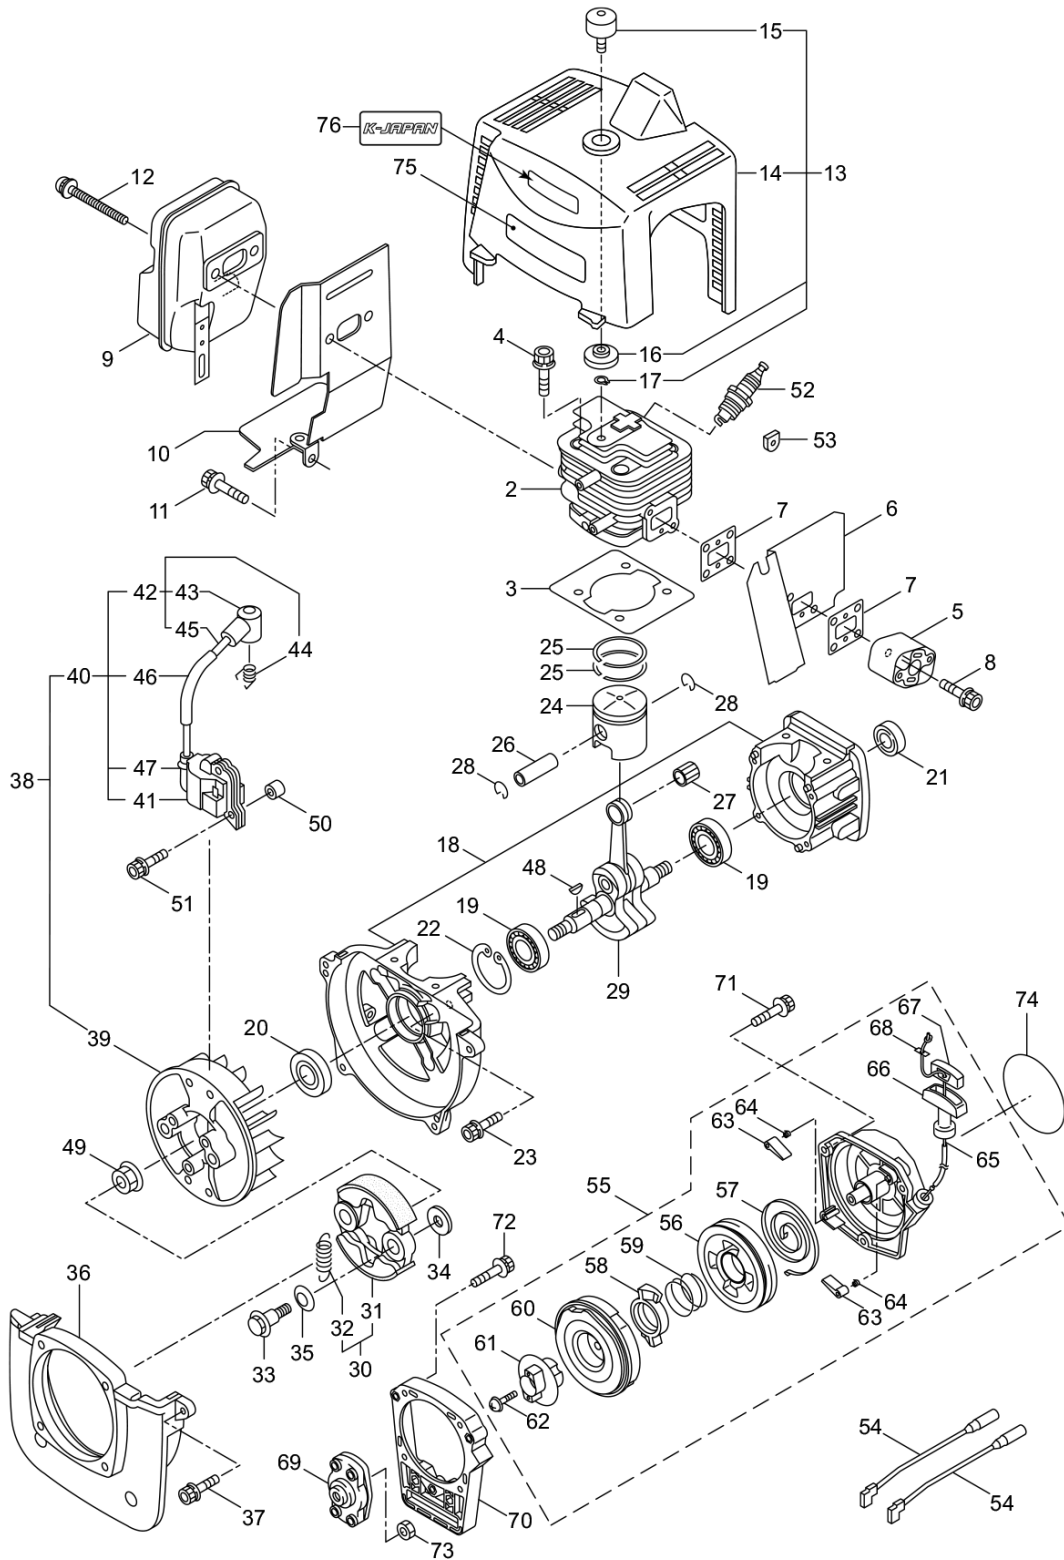

3. KJBL42 ENGINE

Status	Position	Parts Number	Parts Name	Unit Quantity	Lot Order Quantity	Remarks
	1	875042	AE420/127	1		AE420/127
	2	262544	CYLINDER	1		New gasket required
	3	262546	GASKET	1	5	
	4	261246	CAP SCREW	4	10	M5x25
	5	262548	INSULATOR ASSY	1		New gasket required
	6	262550	AIR DUCT	1		
	7	262790	GASKET	2	5	
	8	265924	CAP SCREW	2	5	M5x25
	9	269080	MUFFLER	1		
	10	262617	GASKET ASSY	1		
	11	261607	CAP SCREW	1	10	M5x16
	12	262687	CAP SCREW	2	10	M6x65
	13	285981	TOP COVER ASSY	1		Incl.14-17
	14	265343	TOP COVER	1		New label required
	15	285843	KNOB BOLT	1		
	16	262689	SPACER	1		
	17	262690	SNAP RING	1		#6
	18	262558	CRANK OUTER	1		
	19	262658	BEARING 6202 C3	2		#6202C3
	20	262660	OIL SEAL	1		TC15357
	21	262565	OIL SEAL	1		ISCD15257
	22	012380	SNAP RING	1		#35
	23	261999	CAP SCREW	4	10	M5x40
	24	281299	PISTON	1		
	25	262476	PISTON RING	2		(2)Required
	26	262749	PISTON PIN	1		
	27	262659	NEEDLEBEARING KTV111414EGX01B2	1		KTV111414EG01B2
	28	262479	CLIP PISTON	2		
	29	280534	SHAFT COMPLE	1		
	30	262577	CLUTCH ASSY	1		Incl.31,32
	31	282624	CLUTCHSHOE	2		(2)required
	32	263615	SPRING	1		
	33	282321	CLUTCH BOLT	2		M8x1.25
	34	262683	WASHER	2	10	8x22xt1.2
	35	262682	WAVE WASHER	2	10	
	36	281345	FAN COVER	1		
	37	261250	CAP SCREW	4	10	M5x20
	38	267576	ROTOR ASSY	1		Incl.39-47
	39	264673	ROTOR	1		
	40	267579	IGNITION COIL ASSY	1		Incl.41-47
	41	267572	COIL	1		
	42	267584	SPARK PLUG CORD ASSY	1		Incl.43-45